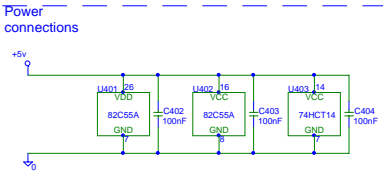

Note 1  
Enables 82C55 when xx3xxH, xx7xxH or xxFxxH is read from address bus.

Note 2  
Address lines A0 and A1 are mixed

Universitetet i Bergen			OBS/DFS 1999		
Inst. for den faste jords fysikk			Magnetometer Interface Unit		
File: MagnetometerInterfaceUnit.Sch			Project: MagnetometerInterfaceUnit		
By	Drawn	Checked	Approved	Page	Document Number
	A.D.			1/1	xx-xxx-xx
Date	12.02.99				1.0