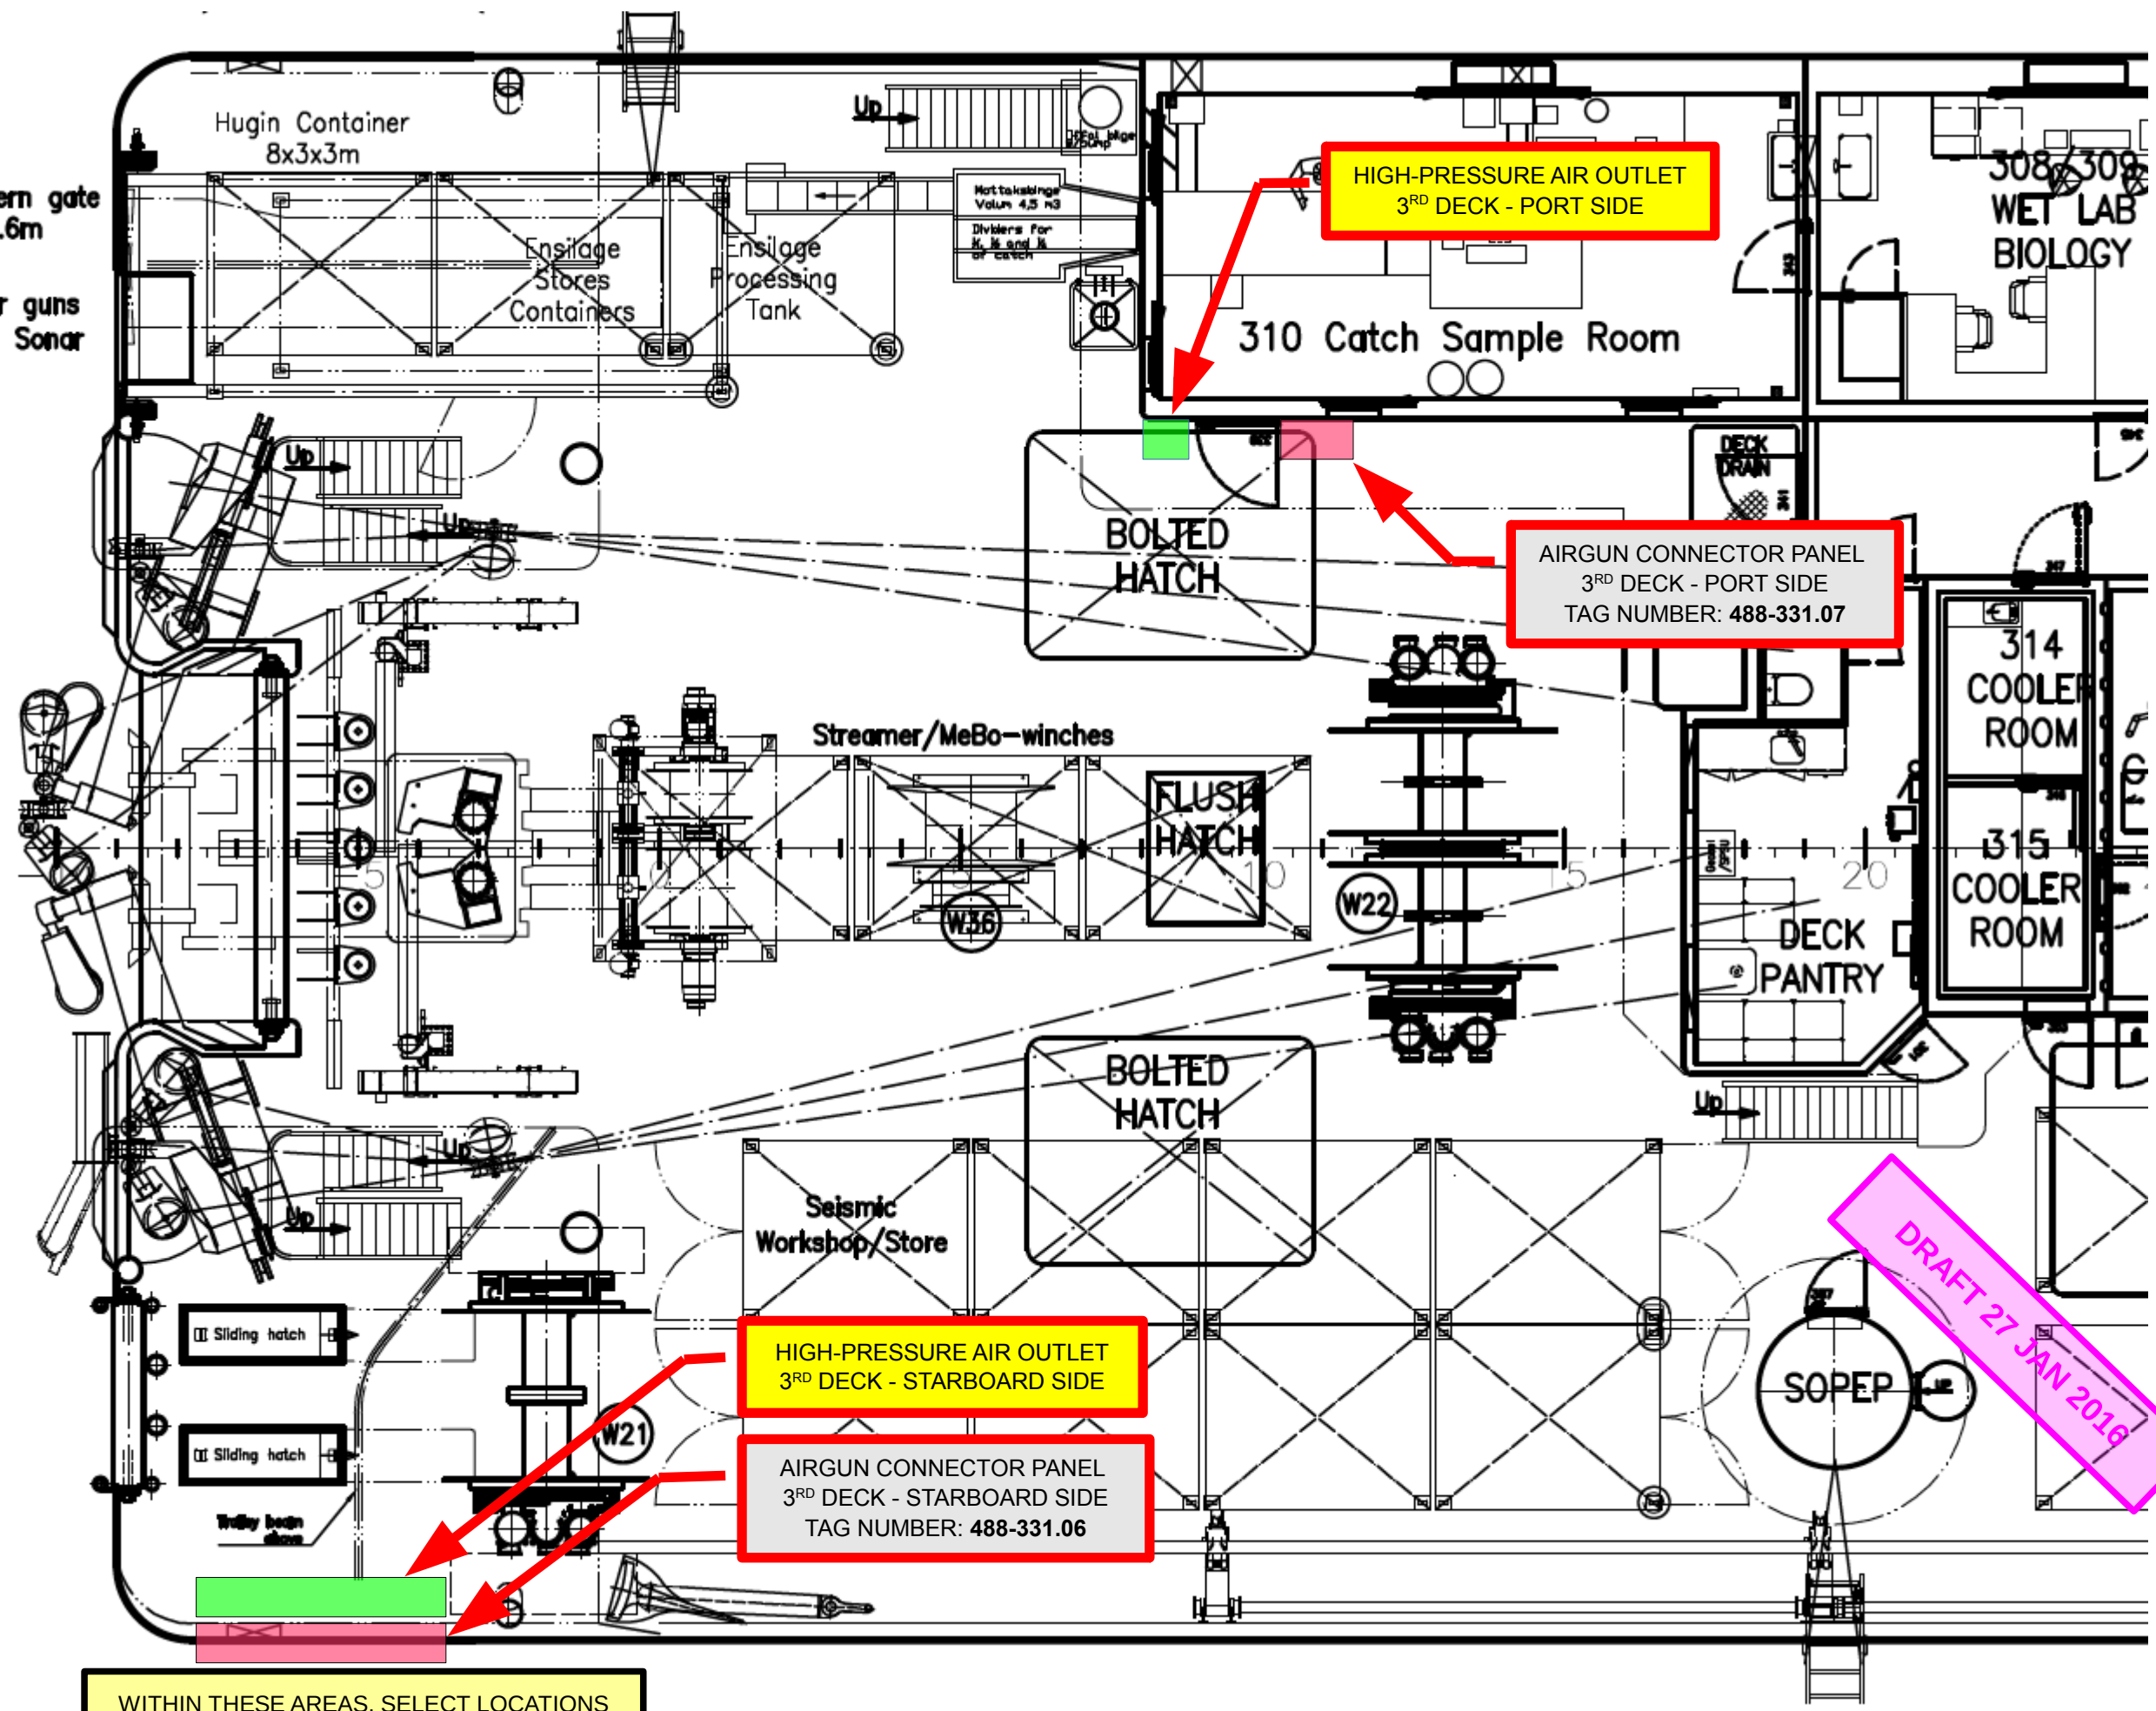

Folding stern gate
3.2x3.6m

Slip for guns
/Towed Sonar

Hugin Container
8x3x3m

Ensilage
Stores
Containers

Ensilage
Processing
Tank

Mottakalings
Volum 4.5 m3
Dividers for
K, L and M
or cover

HIGH-PRESSURE AIR OUTLET
3RD DECK - PORT SIDE

310 Catch Sample Room

308/309
WET LAB
BIOLOGY

BOLTED
HATCH

AIRGUN CONNECTOR PANEL
3RD DECK - PORT SIDE
TAG NUMBER: 488-331.07

314
COOLER
ROOM

315
COOLER
ROOM

DECK
PANTRY

Streamer/MeBo-winch

FLUSH
HATCH

W22

BOLTED
HATCH

Seismic
Workshop/Store

HIGH-PRESSURE AIR OUTLET
3RD DECK - STARBOARD SIDE

AIRGUN CONNECTOR PANEL
3RD DECK - STARBOARD SIDE
TAG NUMBER: 488-331.06

SOPEP

DRAFT 27 JAN 2016

3RD DECK

WITHIN THESE AREAS, SELECT LOCATIONS
THAT FALLS MOST CONVENIENT

4TH DECK